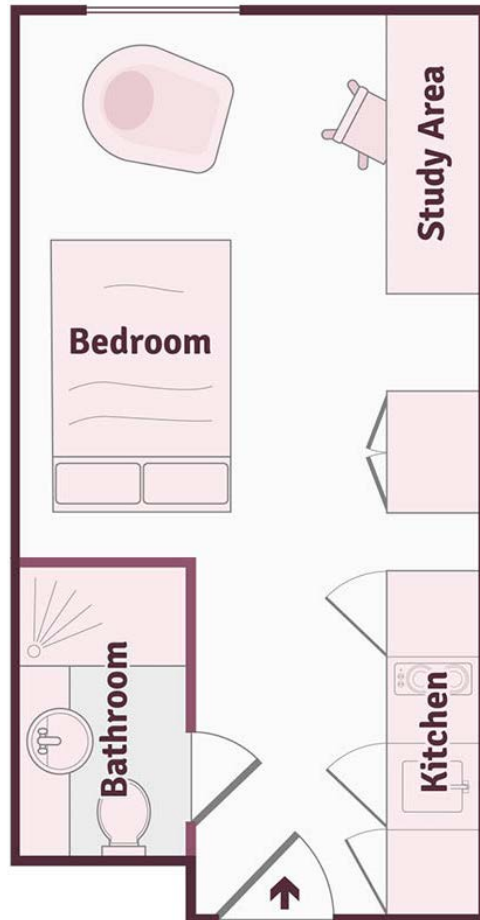

# Studio

51 weeks | £180 pw

A modern private studio, large bed and study area. The studio has an stylish integrated kitchen and is 18.34sq.m in size. You will also have access to amazing communal spaces including, a cook house, gym, study areas and snug areas.

# Premium Studio

51 weeks | £185 pw

A luxury studio situated on the top two floors of the building, giving you stunning views across the city. The studio has a large bed and a modern integrated kitchen. These studios are a brilliant 18.34 sq.m in size!

# One Bed Apartment

51 weeks | £235 pw

This private luxury one bed apartment comes complete with a open plan kitchen and lounge area, a large bed and a large en-suite bathroom. These apartments are a fantastic 42.41sq.m.

# Premium One Bed Apartment

51 weeks | £245 pw

A luxury one bed apartment situated on the top two floors of the building, meaning you'll have amazing views across Birmingham city. The apartment comes complete with an open plan kitchen and lounge area, a large bed and a large en-suite bathroom. These apartments are a fantastic 42.41sq.m.