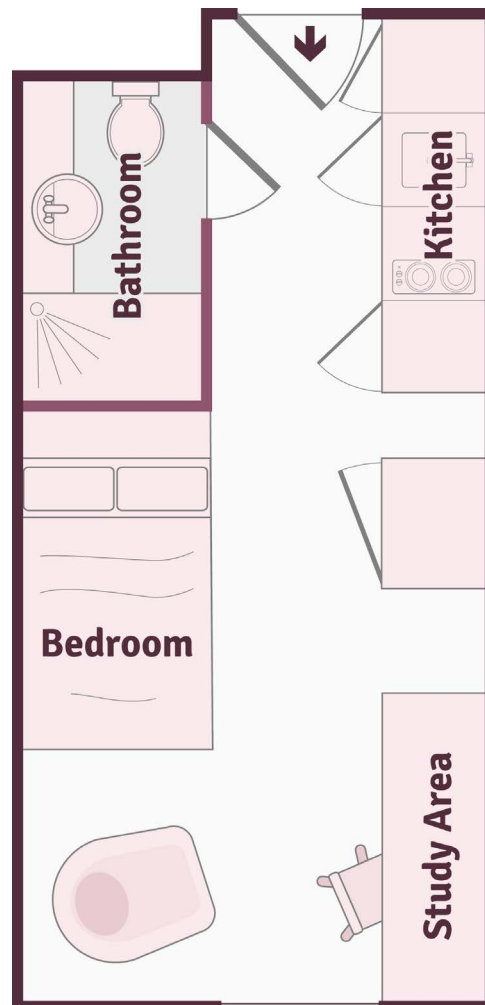

# Studio

51 weeks | £180 pw

A modern private studio, large bed and study area. The studio has an stylish integrated kitchen and is 18.34sq.m in size. You will also have access to amazing communal spaces including, a cook house, gym, study areas and snug areas.

# Premium Studio

51 weeks | £185 pw

A luxury studio situated on the top two floors of the building, giving you stunning views across the city. The studio has a large bed and a modern integrated kitchen. These studios are a brilliant 18.34 sq.m in size!

# One Bed Apartment

51 weeks | £235 pw

This private luxury one bed apartment comes complete with a open plan kitchen and lounge area, a large bed and a large en-suite bathroom. These apartments are a fantastic 42.41sq.m.

# Premium One Bed Apartment

51 weeks | £245 pw

A luxury one bed apartment situated on the top two floors of the building, meaning you'll have amazing views across Birmingham city. The apartment comes complete with an open plan kitchen and lounge area, a large bed and a large en-suite bathroom. These apartments are a fantastic 42.41sq.m.