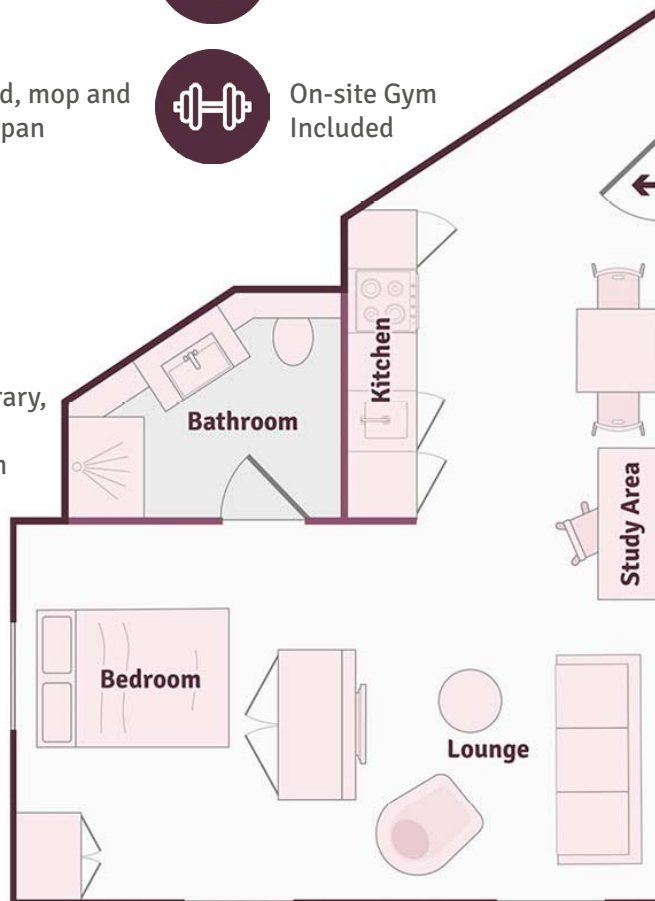

# Premium One Bed Apartment

51 weeks | £245 pw

A luxury one bed apartment situated on the top two floors of the building, meaning you'll have amazing views across Birmingham city. The apartment comes complete with an open plan kitchen and lounge area, a large bed and a large en-suite bathroom. These apartments are a fantastic 42.41sq.m.

Up to 100Mbps WiFi

TV in Your Room

Ironing board, mop and bucket, dustpan

On-site Gym Included

Communal Cook House

Cinema, Library, Karaoke and Games Room

 Cinema Room

 Communal Cook House