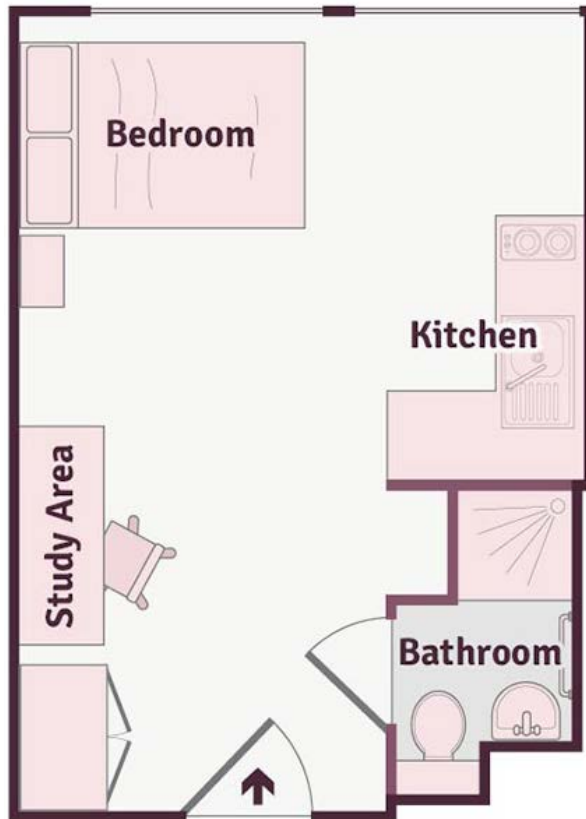

# Studio

51 weeks | £255 pw

Stylish studio measuring 15-16m<sup>2</sup> with a large bed, designer kitchen and boutique en-suite bathroom. Your private kitchen comes complete with integrated appliances including fridge, combination microwave oven, electric hob and extractor hood.

# Premium Studio

51 weeks | £255 pw

The Premium Studio measures 17-19m<sup>2</sup> and offers a large bed, bookcase, private study area, wardrobes and a wall hung flat screen smart TV. Your en-suite bathroom is fitted with designer fittings including porcelain tiles.

# Deluxe Studio

51 weeks | £255 pw

The largest of the studios measuring 20-21m<sup>2</sup>, with a large bed, private study area. The en-suite bathroom with boutique styling and designer fittings. Your private kitchen has fully integrated appliances including a fridge, combination microwave oven, electric hob and extractor hood.