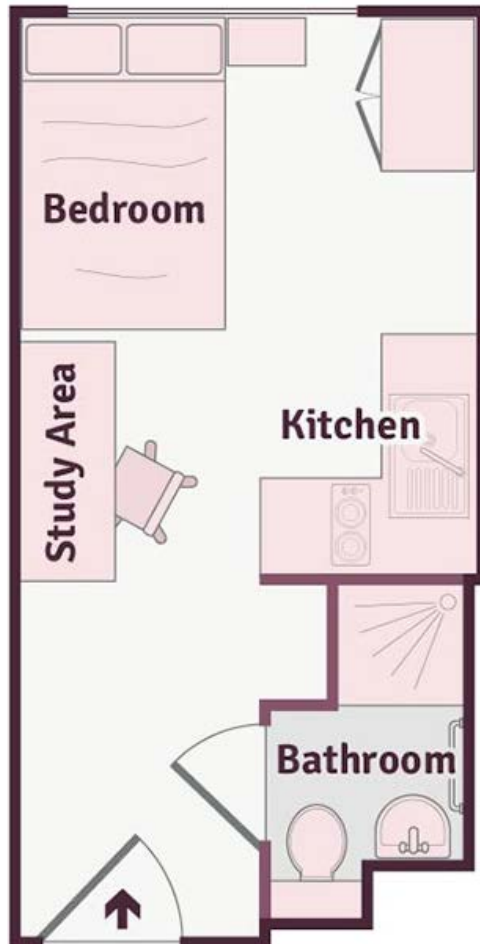

Deluxe Studio

51 weeks | £255 pw

The largest of the studios measuring 20-21m², with a large bed, private study area. The en-suite bathroom with boutique styling and designer fittings. Your private kitchen has fully integrated appliances including a fridge, combination microwave oven, electric hob and extractor hood.

Up to 100Mbps WiFi

Large bed

On-site Gym

Student Lounge

CCTV

Laundry Facilities On-site

On-site Property Team